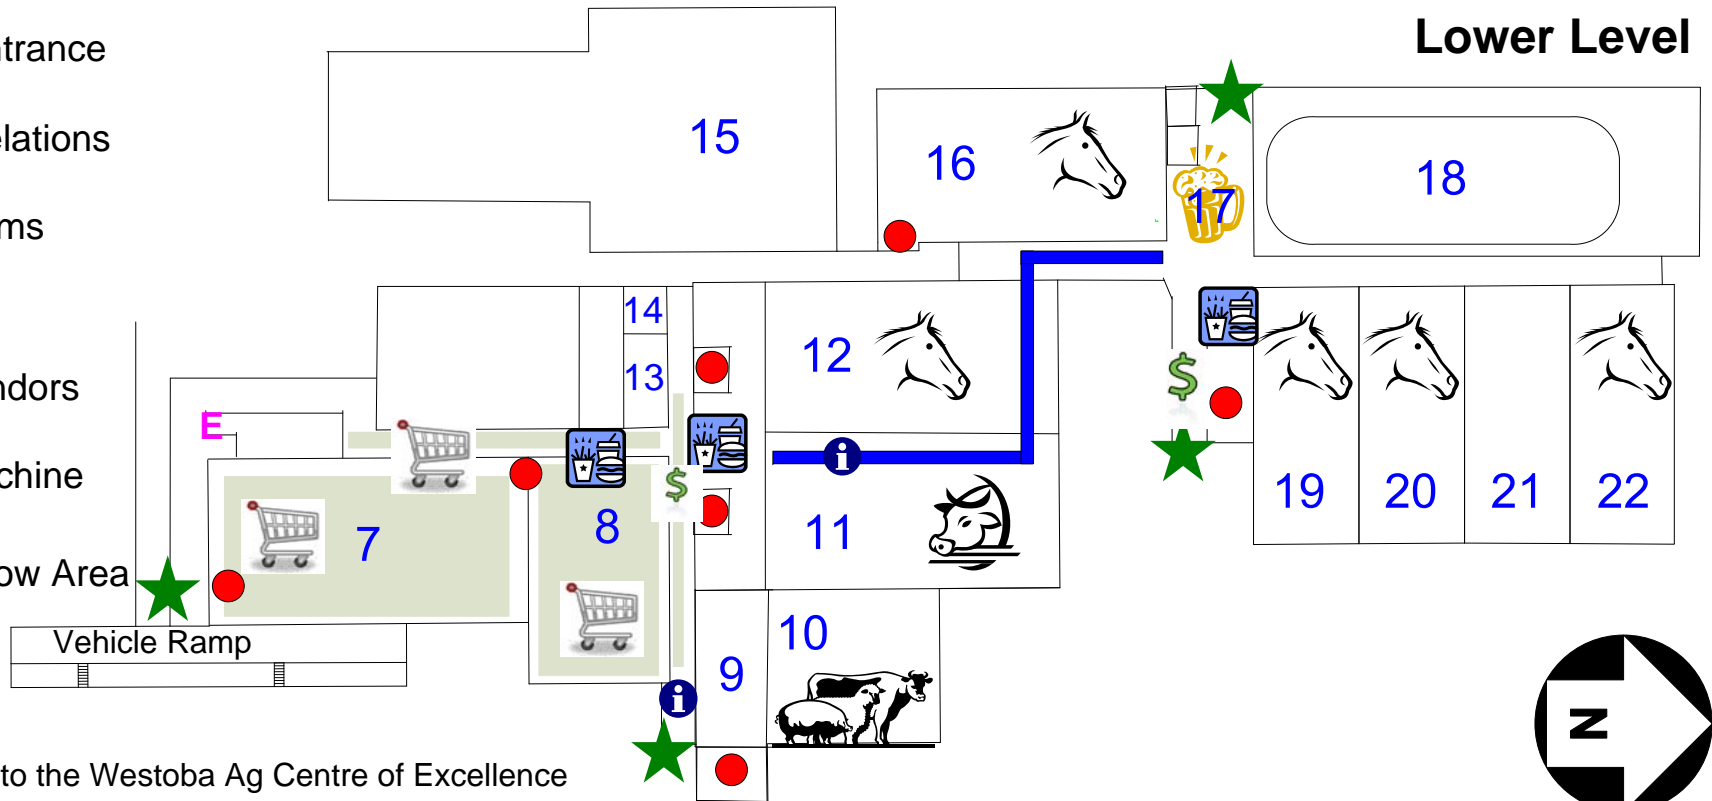

2010 Royal Manitoba Winter Fair Visitor Map

Upper Level

- 1 – Royal Manitoba Winter Fair Office
- 2 - Convention Hall (Western Breakfast, Entertainment)
- 3 - Keystone Office
- 4 - VIP Lounge
- 5 – Westman Communications Group Place (Main Arena)
- 6 – Shopper’s Mall Family Room
- 7 – Manitoba Room (Trade Show)
- 8 – UCT Pavilion (Trade Show)
- 9 – Heritage Display
- 10 – Thru The Farm Gate (Seed Survivor, MFAC, Petting Zoo)
- 11 – Royal Farm Yard (Cattle Show, Live Animals, Learning Stage, Ag-tivity Zone)
- 12 – Optimist Arena (Heavy & Hackney Horses)
- 13 – SuperDogs
- 14 – Livestock Office
- 15 – Canad Inns
- 16, 19, 20, 22 – Canada Room, Barn 1, 2, & 4 (Light Horse Stabling)
- 17 – Barn Bar
- 18 – Westoba Ag Centre of Excellence (Hunter Show Ring)

- Public Entrance
- Guest Relations
- Washrooms
- Elevator
- Food Vendors
- Cash Machine
- Trade Show Area
- Bar

Lower Level

RBC Way to the Westoba Ag Centre of Excellence