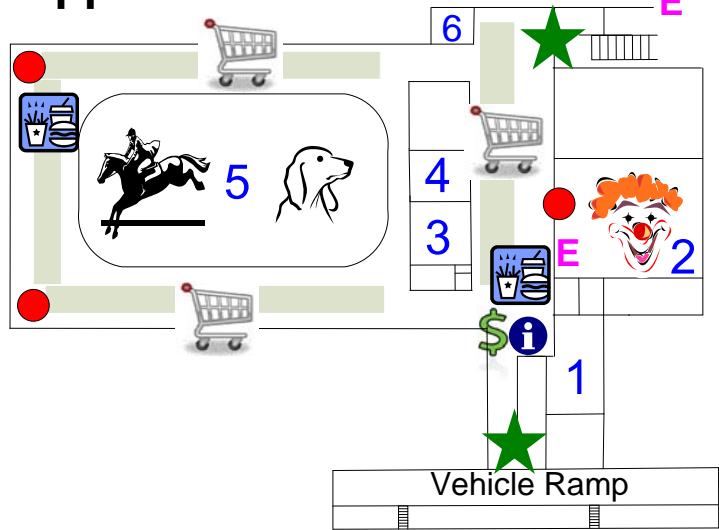

2010 Royal Manitoba Winter Fair Visitor Map

Upper Level

- 1 – Royal Manitoba Winter Fair Office
- 2 - Convention Hall (Western Breakfast, Entertainment)
- 3 - Keystone Office
- 4 - VIP Lounge
- 5 – Westman Communications Group Place (Main Arena)
- 6 – Shopper’s Mall Family Room
- 7 – Manitoba Room (Trade Show)
- 8 – UCT Pavilion (Trade Show)
- 9 – Heritage Display
- 10 – Thru The Farm Gate (Seed Survivor, MFAC, Petting Zoo)
- 11 – Royal Farm Yard (Cattle Show, Live Animals, Learning Stage, Ag-tivity Zone)
- 12 – Optimist Arena (Heavy & Hackney Horses)
- 13 – SuperDogs
- 14 – Livestock Office
- 15 – Canad Inns
- 16, 19, 20, 22 – Canada Room, Barn 1, 2, & 4 (Light Horse Stabling)
- 17 – Barn Bar
- 18 – Westoba Ag Centre of Excellence (Hunter Show Ring)

- Public Entrance
- Guest Relations
- Washrooms
- Elevator
- Food Vendors
- Cash Machine
- Trade Show Area
- Bar

Lower Level

RBC Way to the Westoba Ag Centre of Excellence